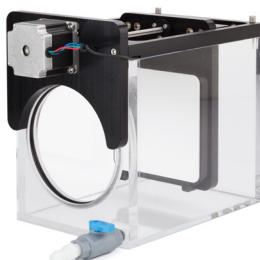

ACCESSORIES

LISST-HOLO/HOLO2

Test Chamber

Full Path Flow Through Chamber

Optical Path Reduction Module

External Battery Housing

External 32GB Memory Module
(For Original HOLO Only)

External Memory Module & USB
Offload Cable

Alkaline Battery Pack

ACCESSORIES

HYPER-BB

Calibration Tank