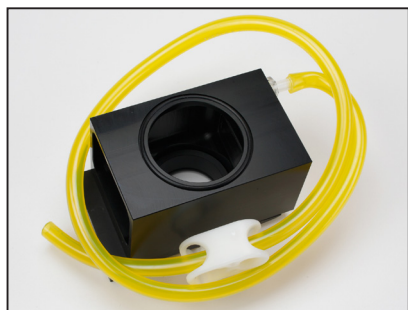

ACCESSORIES

LISST-HOLO/HOLO2

Test Chamber

Full Path Flow Through Chamber

Optical Path Reduction Module

External Battery Housing

External 32GB Memory Module
(For Original HOLO Only)

External Memory Module & USB
Offload Cable

Alkaline Battery Pack

ACCESSORIES

HYPER-BB

Calibration Tank